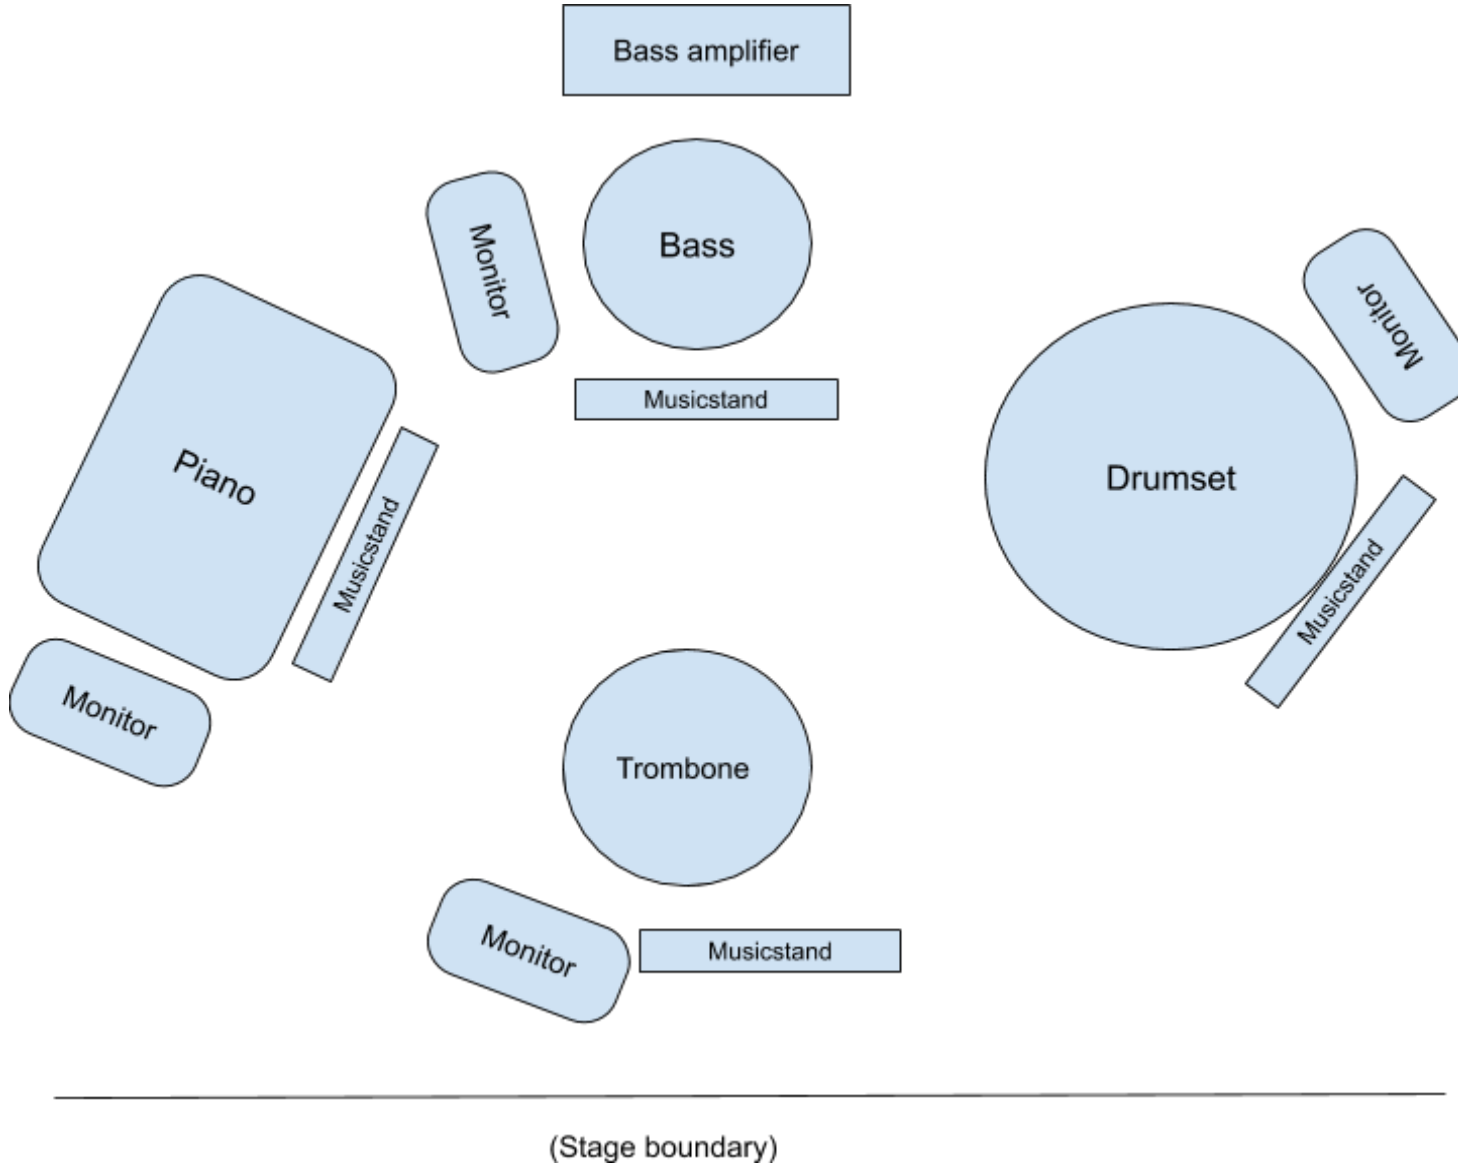

## Line Up: Trombone, Drum Set, Bass, Piano & Synthesizer

### Required Microphones

Canal	Instrument	Microphone	Group	alternative Microphone
1	bassdrum	Shure Beta 52	Drums	E602
2	snare	Shure Beta 57	Drums	Shure SM 57
3	overhead left	Neumann KM 184	Drums	every small diaphragm mic
4	overhead right	Neumann KM 184	Drums	every small diaphragm mic
5	bass	DI	Bass	
6	bass	Audio Technica Atm 450	Bass	Schoeps Mk8 or Clip-On Mic (DPA 4099-B)
7	trombone	Royer R-121 Studio	Trombone	or Neumann TLM 103
8	overhead left	Neumann KM 184	Piano	every small diaphragm mic
9	overhead right	Neumann KM 184	Piano	every small diaphragm mic
10	Synthesizer	DI	Synth / Korg	

## Required Hardware

- **Drums:**
  - 18" bassdrum
  - 14" snaredrum- 12" tom
  - 14" floortom
  - 3 cymbal stands
  - 1 HiHat stand
  - 1 Snare stand
  - 1 Throne
  - 1 pedal
  - Drum Carpet
- **Bass**
  - Amplifier (Gallien Kruger, Glockenklang, Mark Bass or comparable)
- **4 Music Stands**
- **If amplification is necessary, we need also 4 monitors**